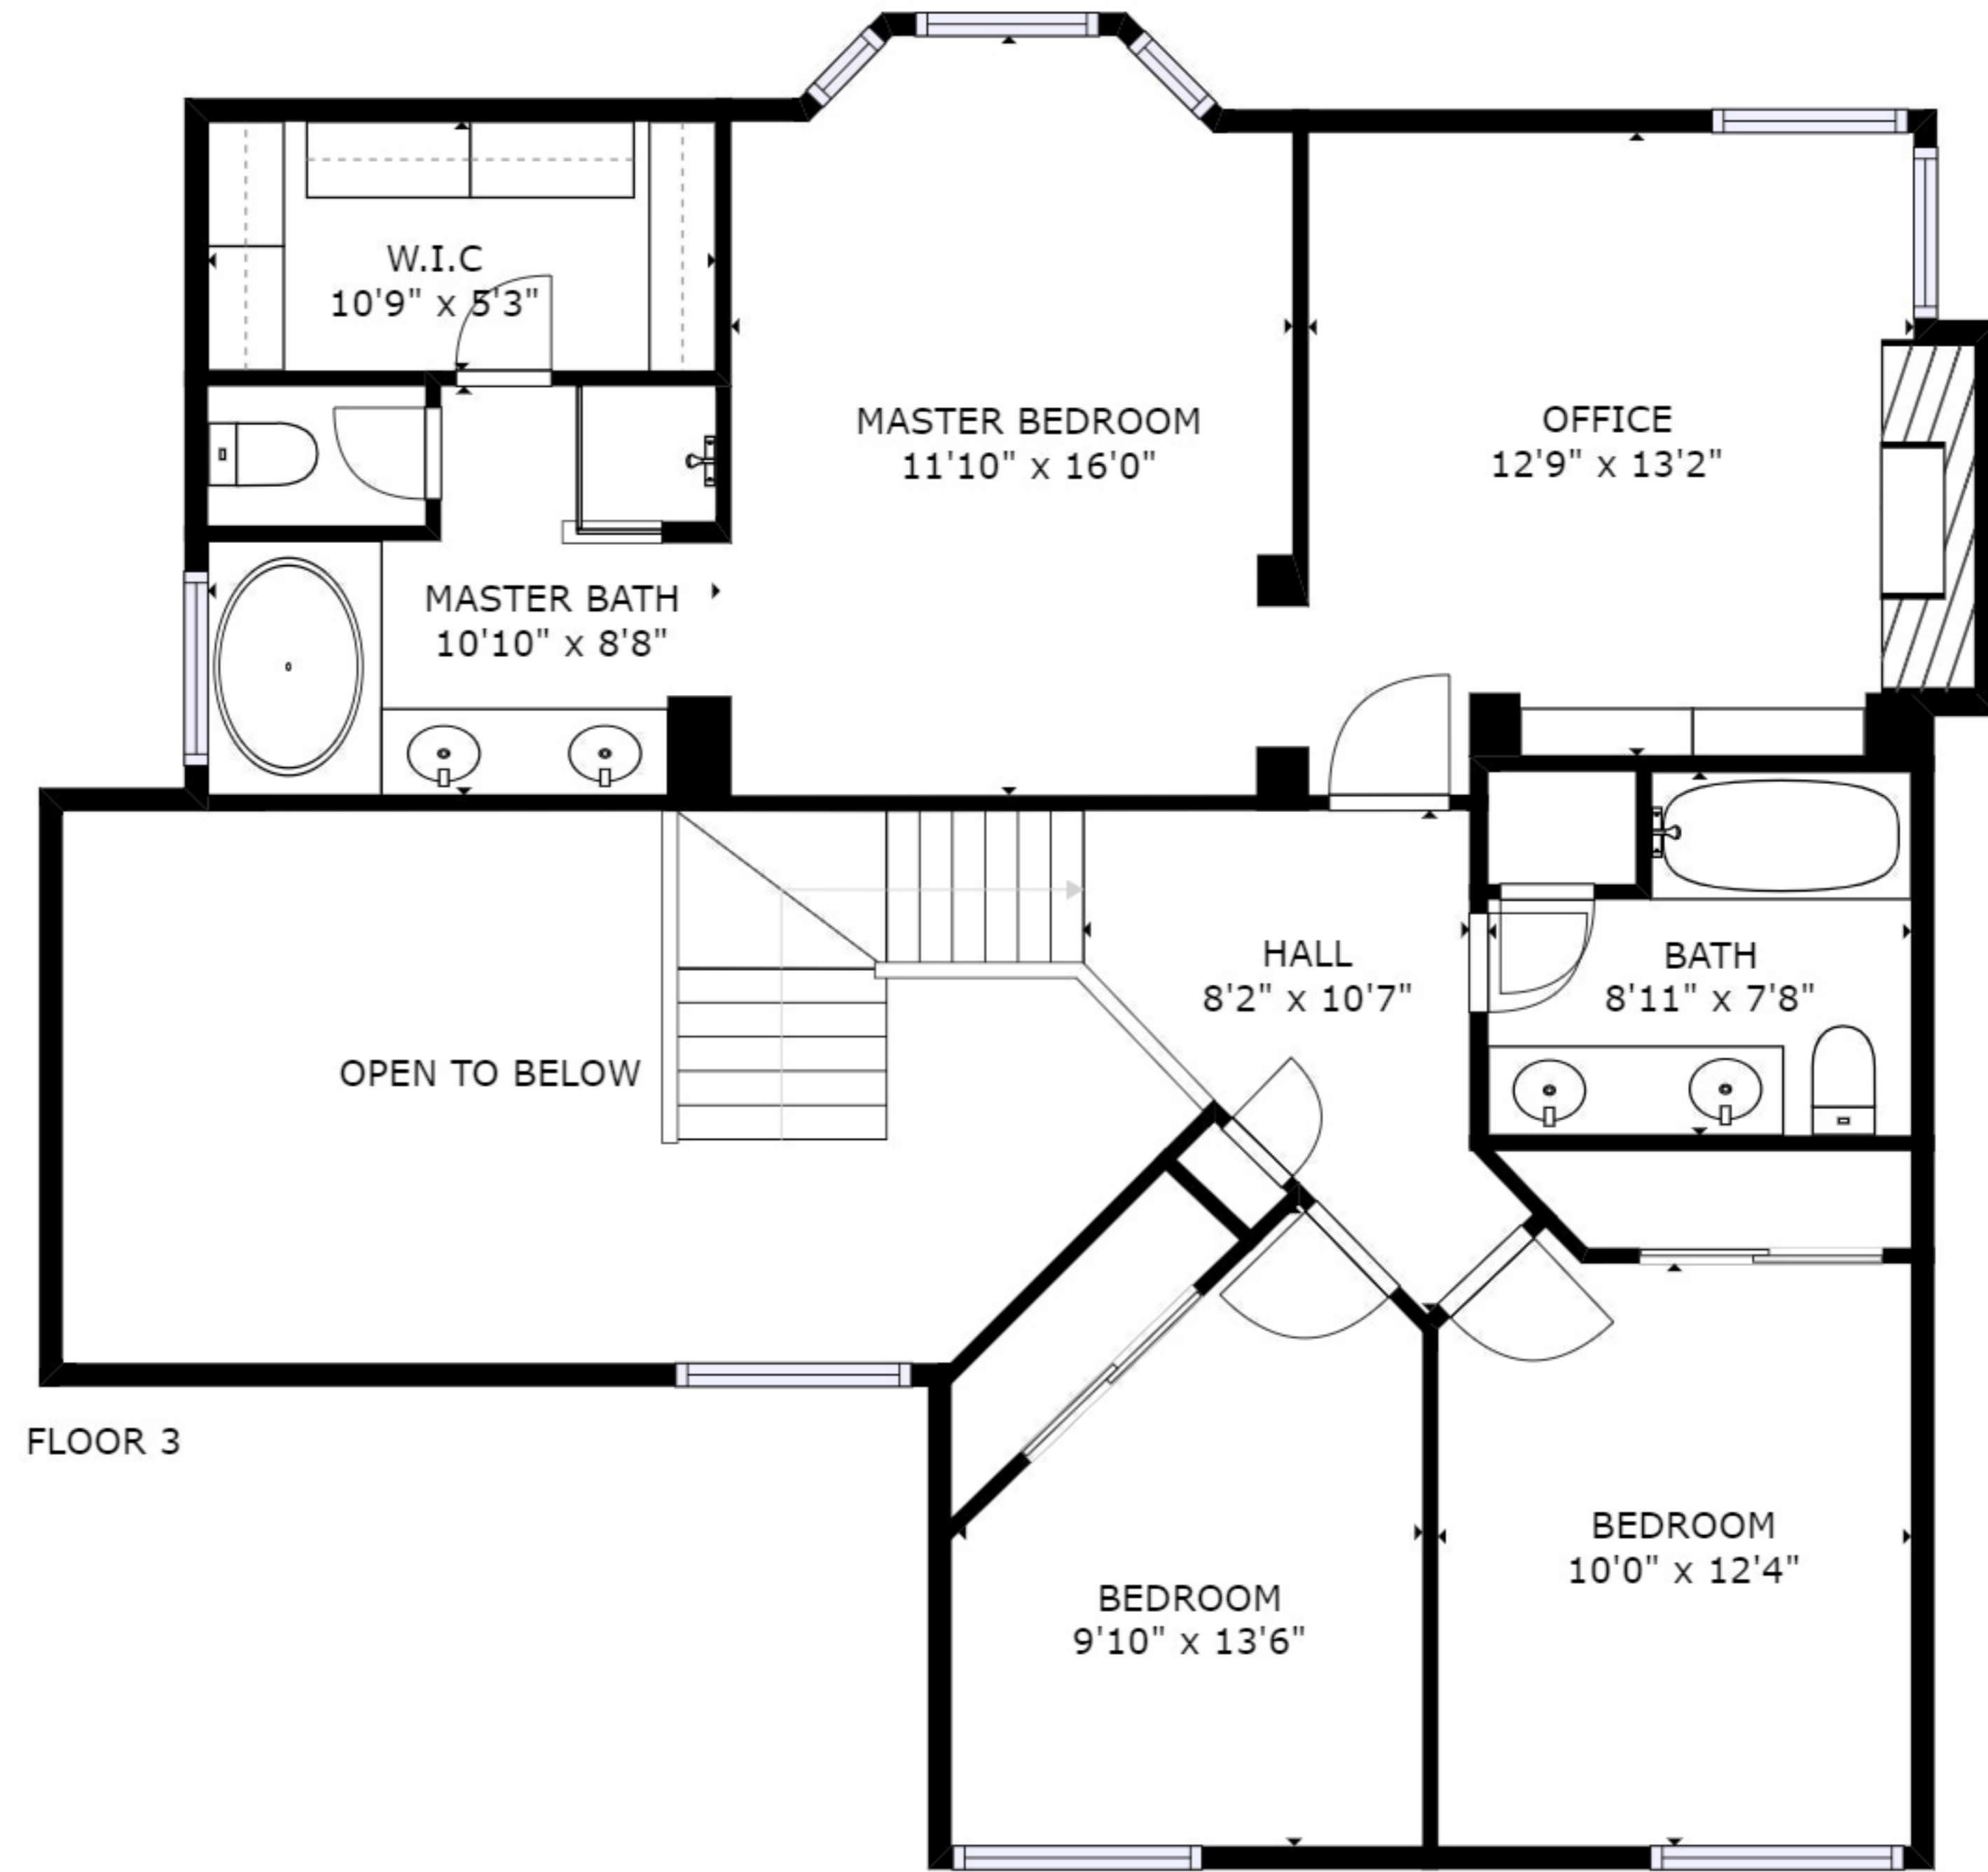

FLOOR 1

FLOOR 3

FLOOR 2

GROSS INTERNAL AREA
 FLOOR 1: 832 sq ft, FLOOR 2: 967 sq ft
 FLOOR 3: 994 sq ft, EXCLUDED AREAS:
 PORCH: 36 sq ft
 TOTAL: 2793 sq ft

SIZES AND DIMENSIONS ARE APPROXIMATE, ACTUAL MAY VARY.